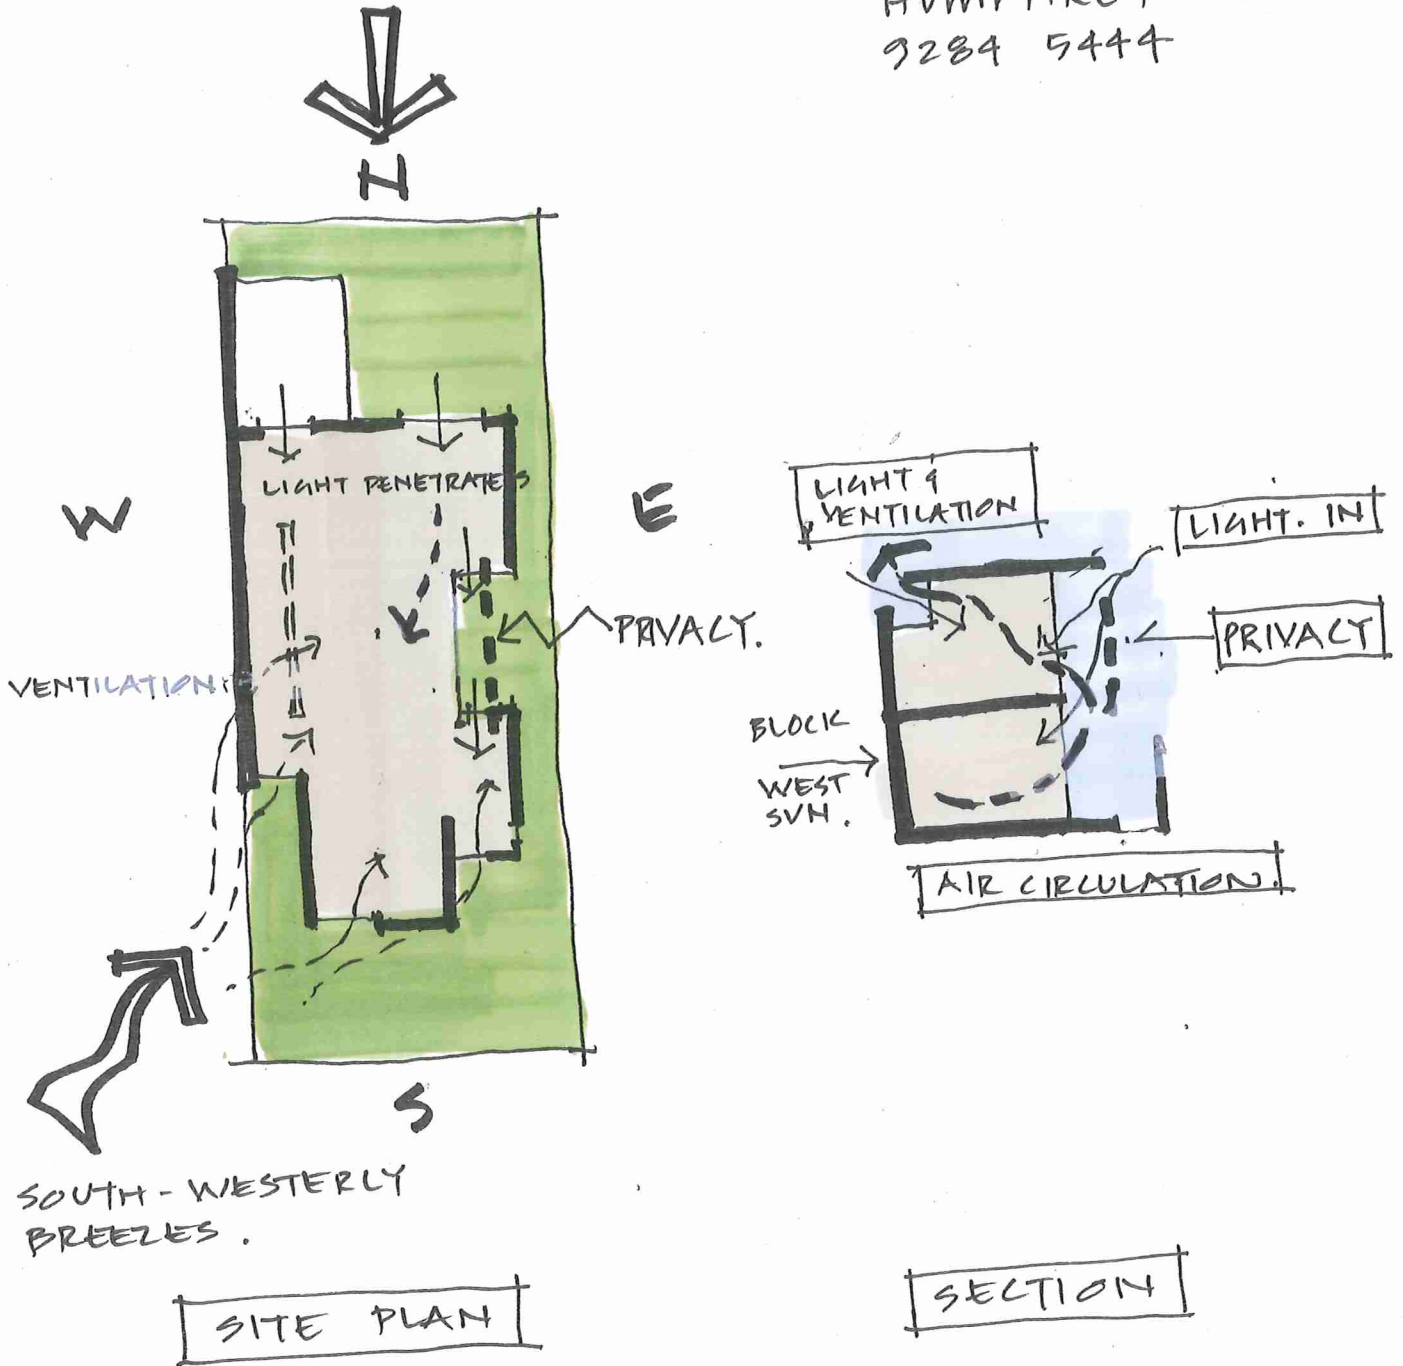

NORTH LIGHT

HUMPHREY HOMES ©
9284 5444

SITE PLAN

SECTION

DESIGN PRINCIPLES - PERTH STREET

- ① Narrow Block - Allow North light to penetrate with many light "pockets" whilst protecting from hot West sun
- ② Ventilation - Breeze paths to allow natural ventilation and air flow so that house does not feel claustrophobic
- ④ Privacy - Use of screening devices allow for privacy, however allow light and ventilation into home.